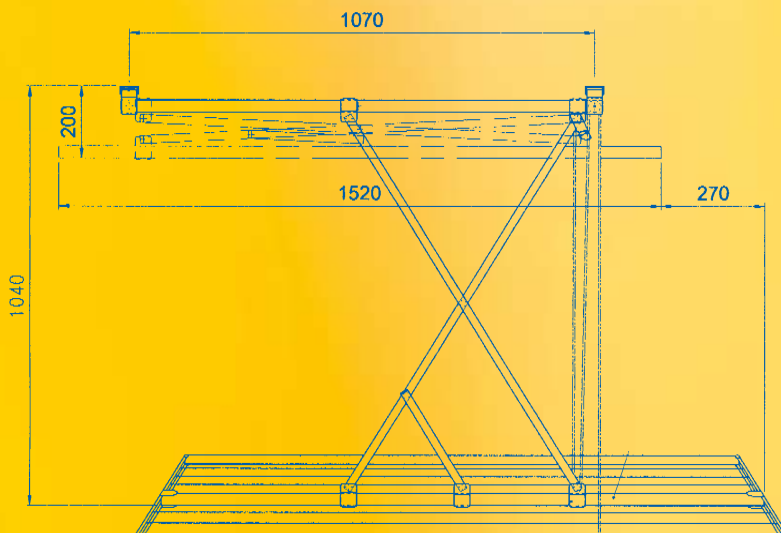

Matériel

- Construction stable en aluminium
- Corde d'étendage en polyester résistante avec enrobage synthétique
- Embouts en plastiques

Données techniques

Cadre de séchage	150 x 75 cm
Poids	3,1 kg

Art. no.	Couleur	EAN-Code
333 à pied en croix	alu/bleu	7610741003333

Accessoires

- 289 Partie supérieure Libelle XL 165 x 75 cm
- 303 Fixation plafond avec cordelette
- 304 Partie supérieure Libelle 150 x 75 cm

DH-Libelle

Ceiling Dryer

Convincing advantages

- Uses little space under the ceiling (20 cm)
- Drying lines can be protected by foldable frame
- Flexibility in one direction only – more stability for hanging up laundry
- The unit can lowered down from the ceiling up to 104 cm for easy hanging of laundry
- Drying frame can be replaced easily

Materials

- Rigid aluminium structure
- Extra strong washing lines of plastic covered polyester
- End pieces made of plastic

Technical Data

Drying frame	150 x 75 cm
Weight	3.1 kg / 15.65 lbs

Art. no.	Colours	EAN Code
333 with cross foot	alu/blue	7610741003333

Accessories

- 289 Libelle XL upper part 165 x 75 cm
- 303 Ceiling mount with pulley
- 304 Libelle upper part 150 x 75 cm

Vertrieb / Vente / Sales

swiss made

Produktänderungen vorbehalten
Sous réserve de modification du produit
We reserve the right to make changes to the product